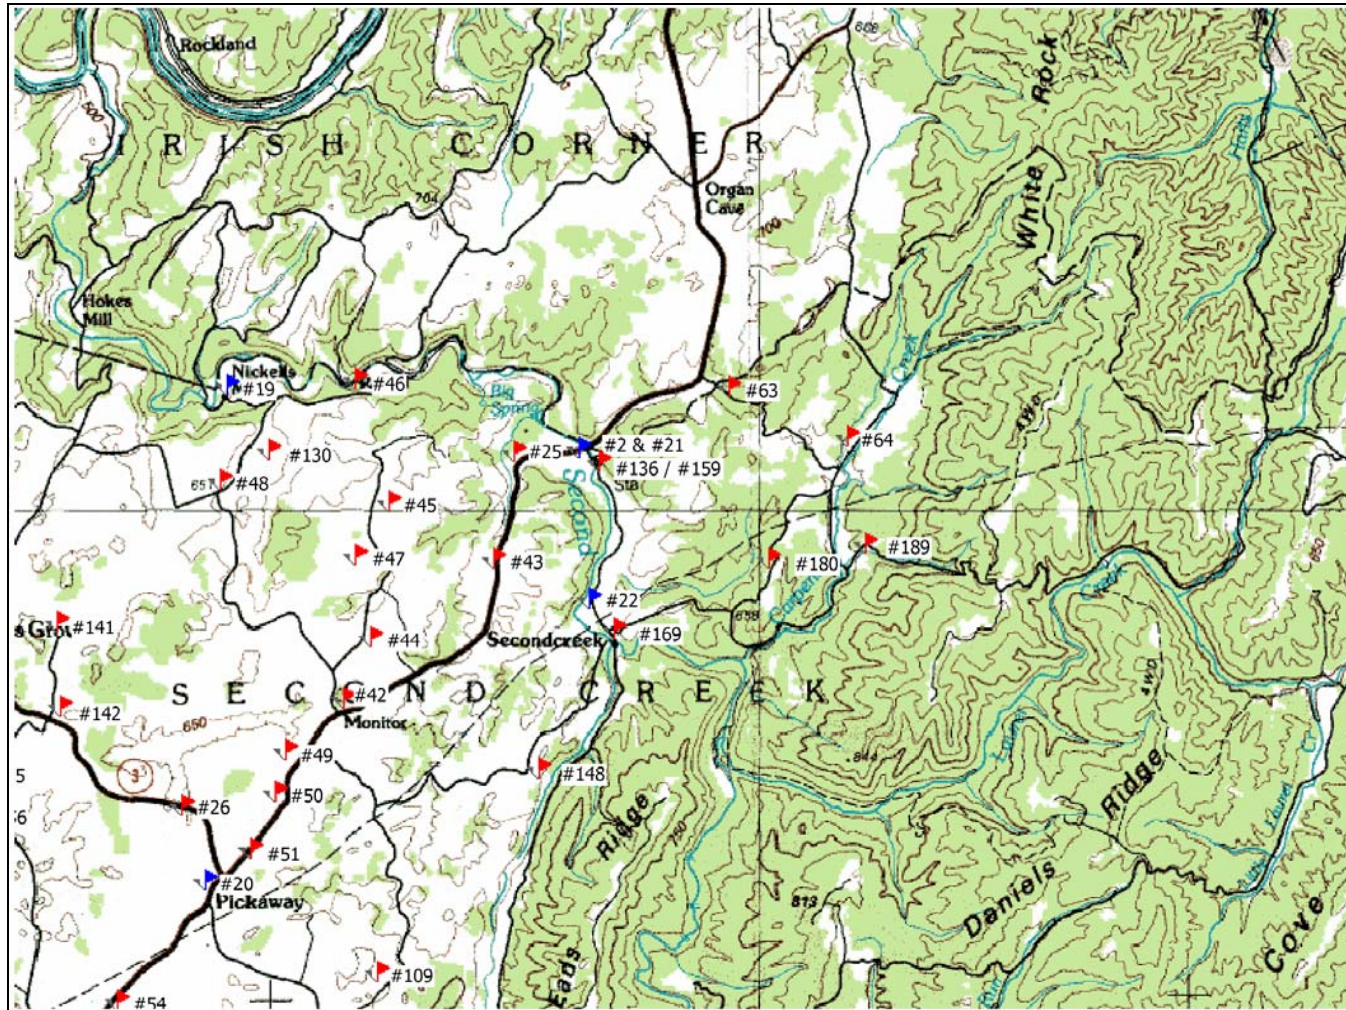

Monroe County West Virginia

MAP 1

National Register sites
flagged in blue. Other
historic sites flagged in
red. Numbers
correspond with key.

National Register and other Historic Sites

Monroe County West Virginia

MAP 2

National Register sites
flagged in blue. Other
historic sites flagged in red. Numbers
correspond with key.

National Register and other Historic Sites

Monroe County West Virginia

MAP 3

National Register sites
flagged in blue. Other
historic sites flagged in red. Numbers
correspond with key.

National Register and other Historic Sites

Monroe County West Virginia

MAP 4

National Register sites
flagged in blue. Other
historic sites flagged in red. Numbers
correspond with key.

National Register and other Historic Sites

MAP 6

National Register sites
flagged in blue. Other
historic sites flagged in red. Numbers
correspond with key.

National Register and other Historic Sites

Monroe County West Virginia

MAP 8

National Register sites
flagged in blue. Other
historic sites flagged in red. Numbers
correspond with key.