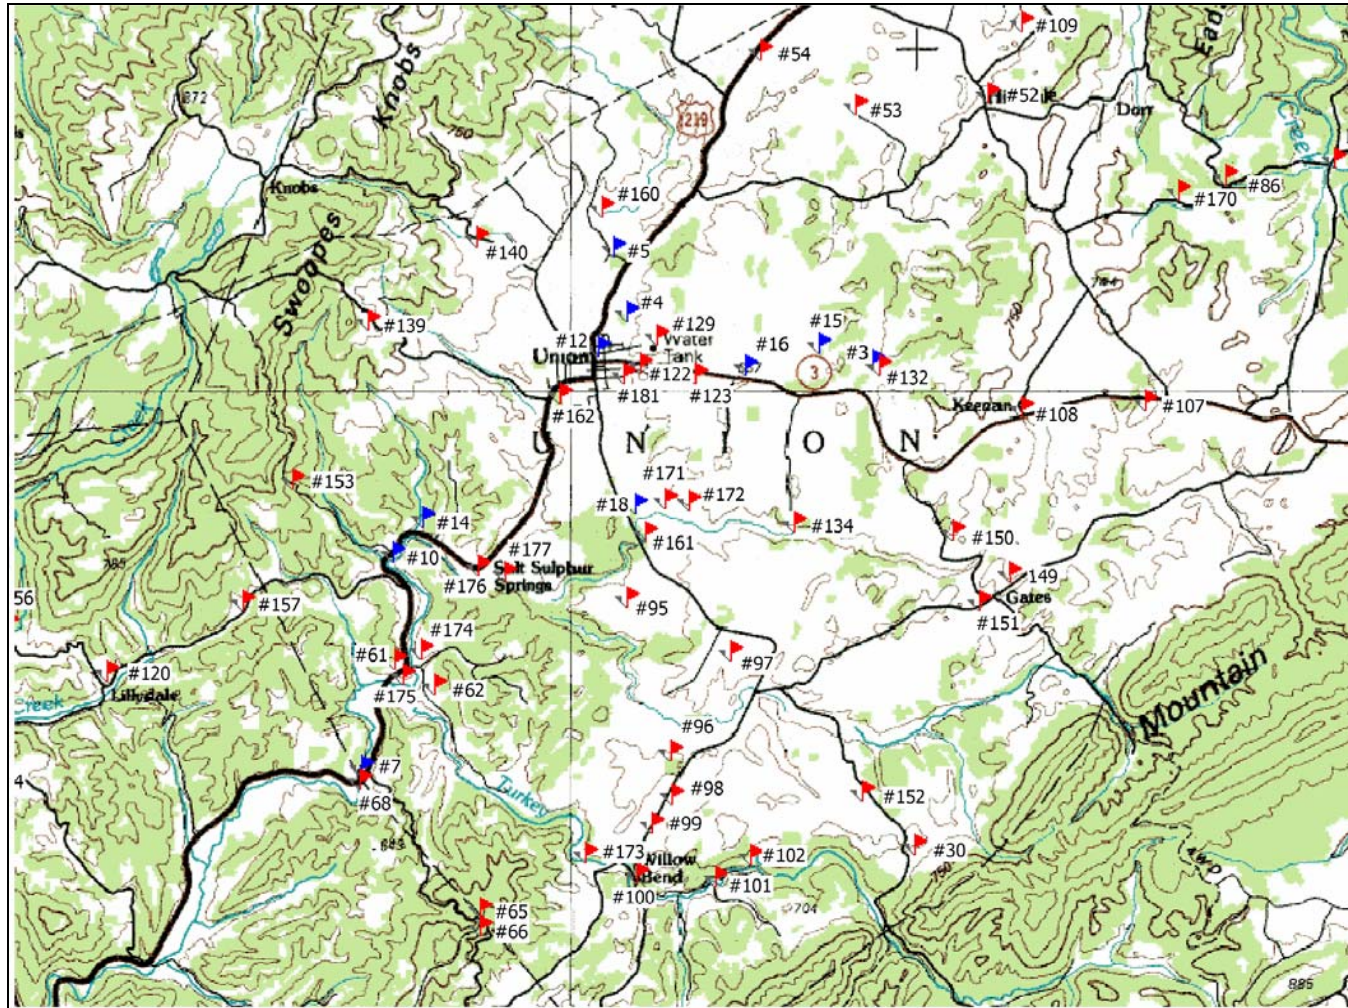

National Register and other Historic Sites