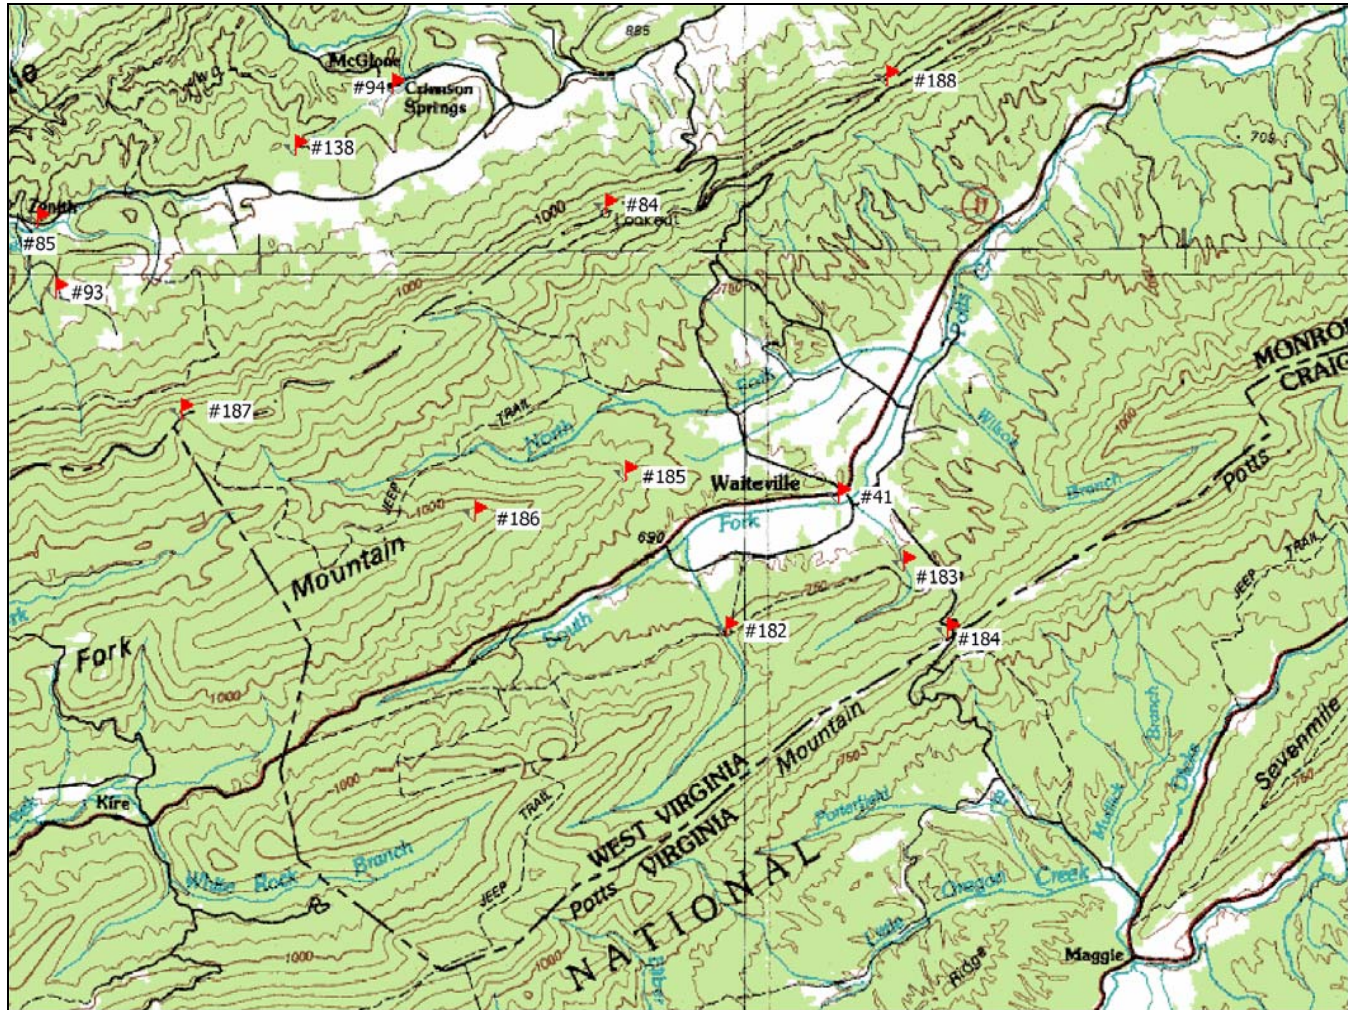

National Register and other Historic Sites