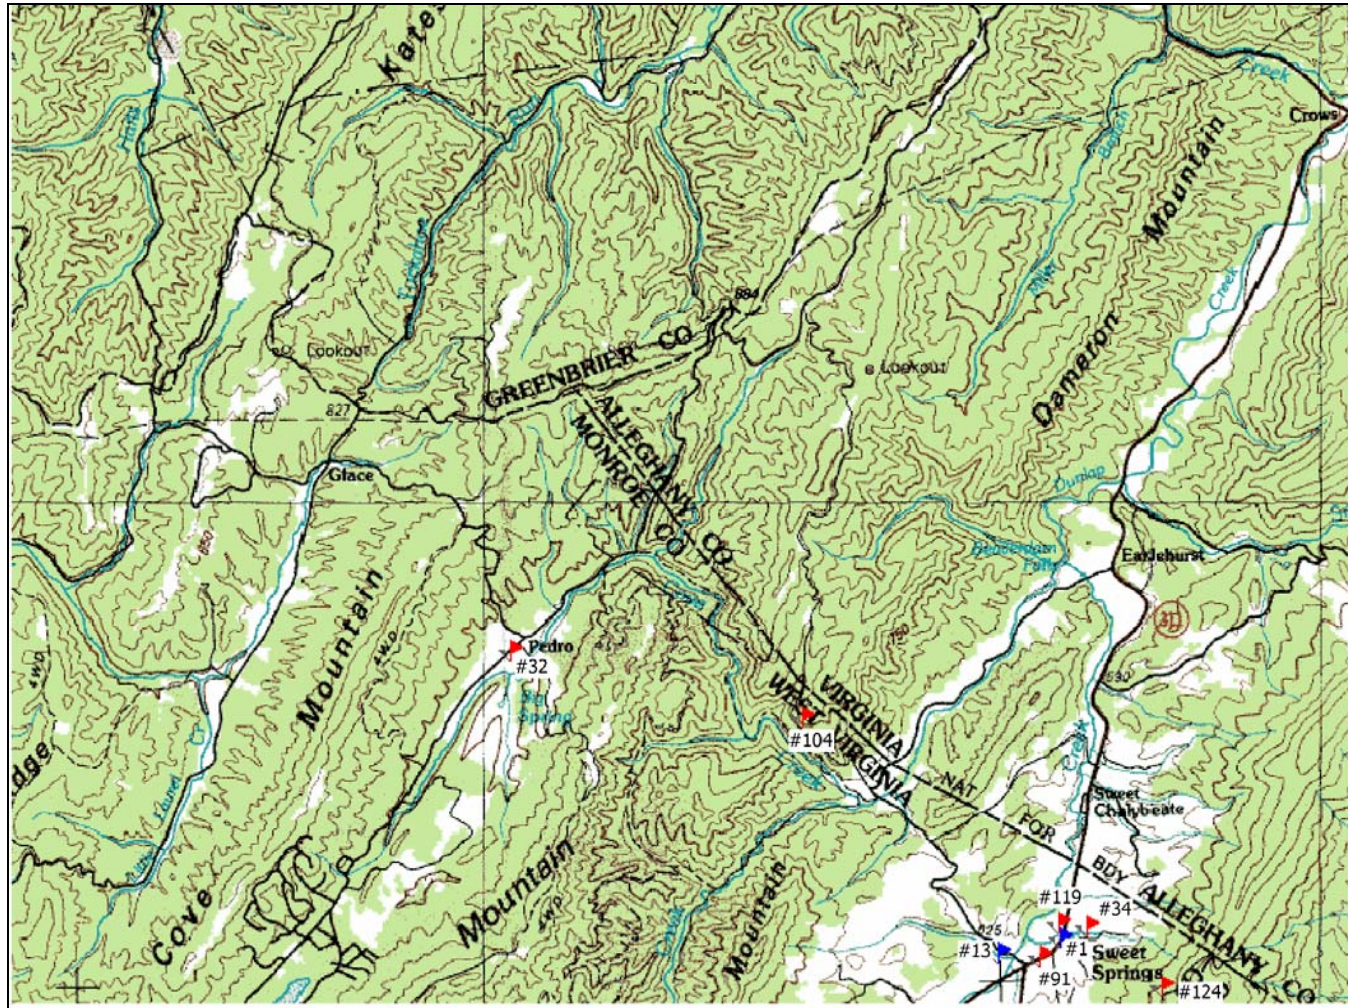

National Register and other Historic Sites