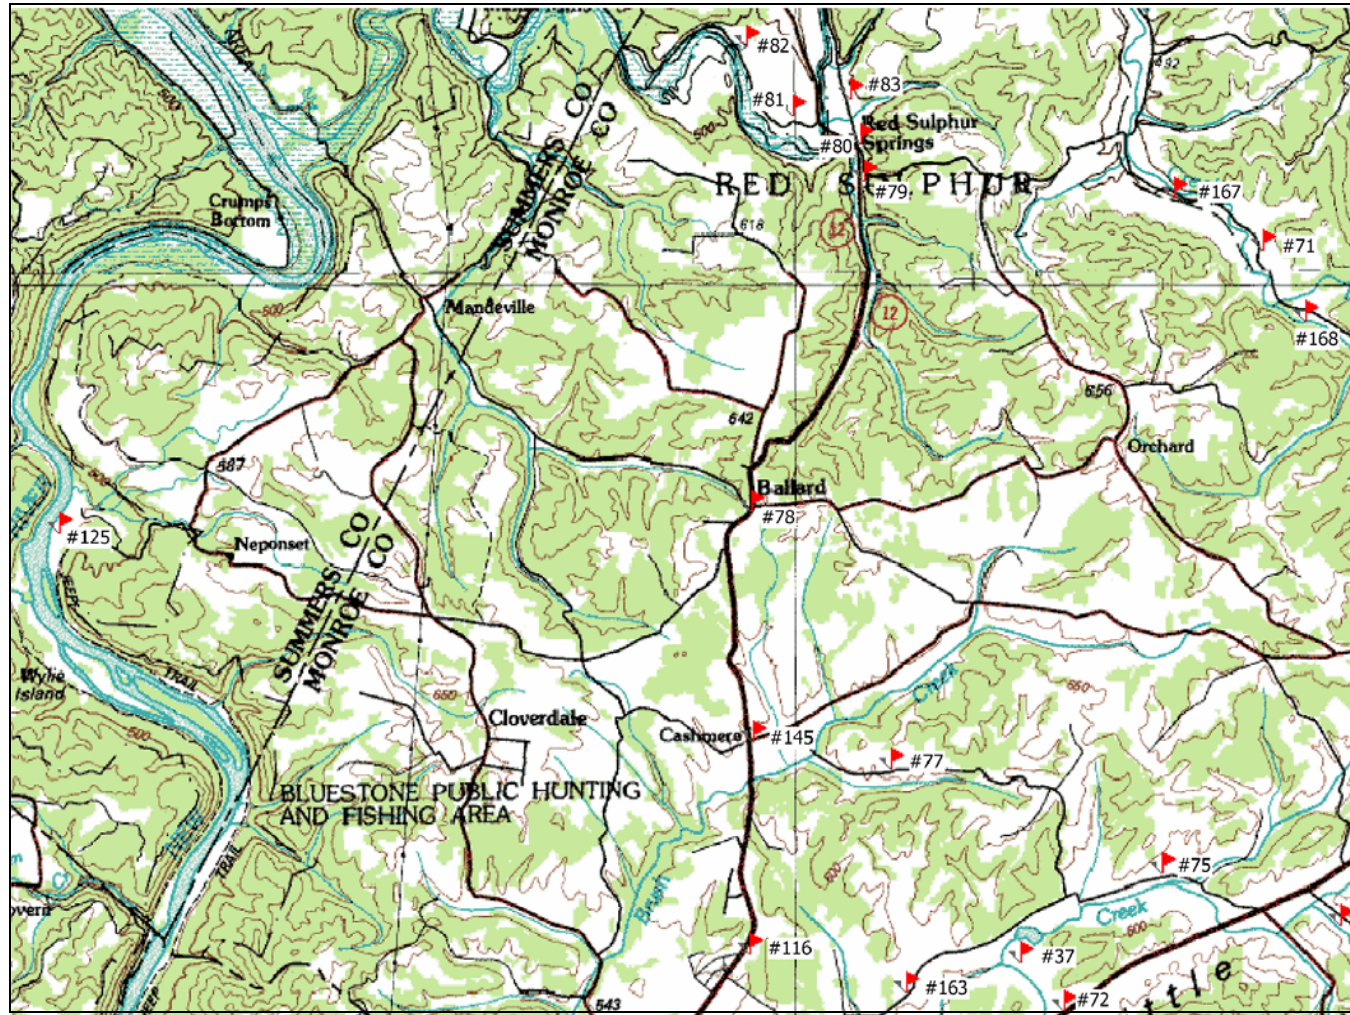

National Register and other Historic Sites